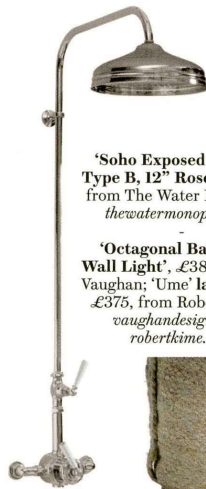

## Country House

'Small Reeded Mirror', £360, from Max Rollitt. [maxrollitt.com](http://maxrollitt.com)

'The Single Lowther Vanity Basin Suite', from £4,500 as seen (excluding taps), from Drummonds. [drummonds-uk.com](http://drummonds-uk.com)

'VAC34-X-CP' bath/shower filler, £2,112, from Samuel Heath. [samuel-heath.com](http://samuel-heath.com)

'Mini Scallop Rug' (sky), £250, from Salvesen Graham. [salvesengraham.com](http://salvesengraham.com)

'Soho Exposed Shower, Type B, 12" Rose', £2,497, from The Water Monopoly. [thewatermonopoly.com](http://thewatermonopoly.com)

'Octagonal Bathroom Wall Light', £387.60, from Vaughan; 'Ume' lampshade, £375, from Robert Kime. [vaughandesigns.com](http://vaughandesigns.com) [robertkime.com](http://robertkime.com)