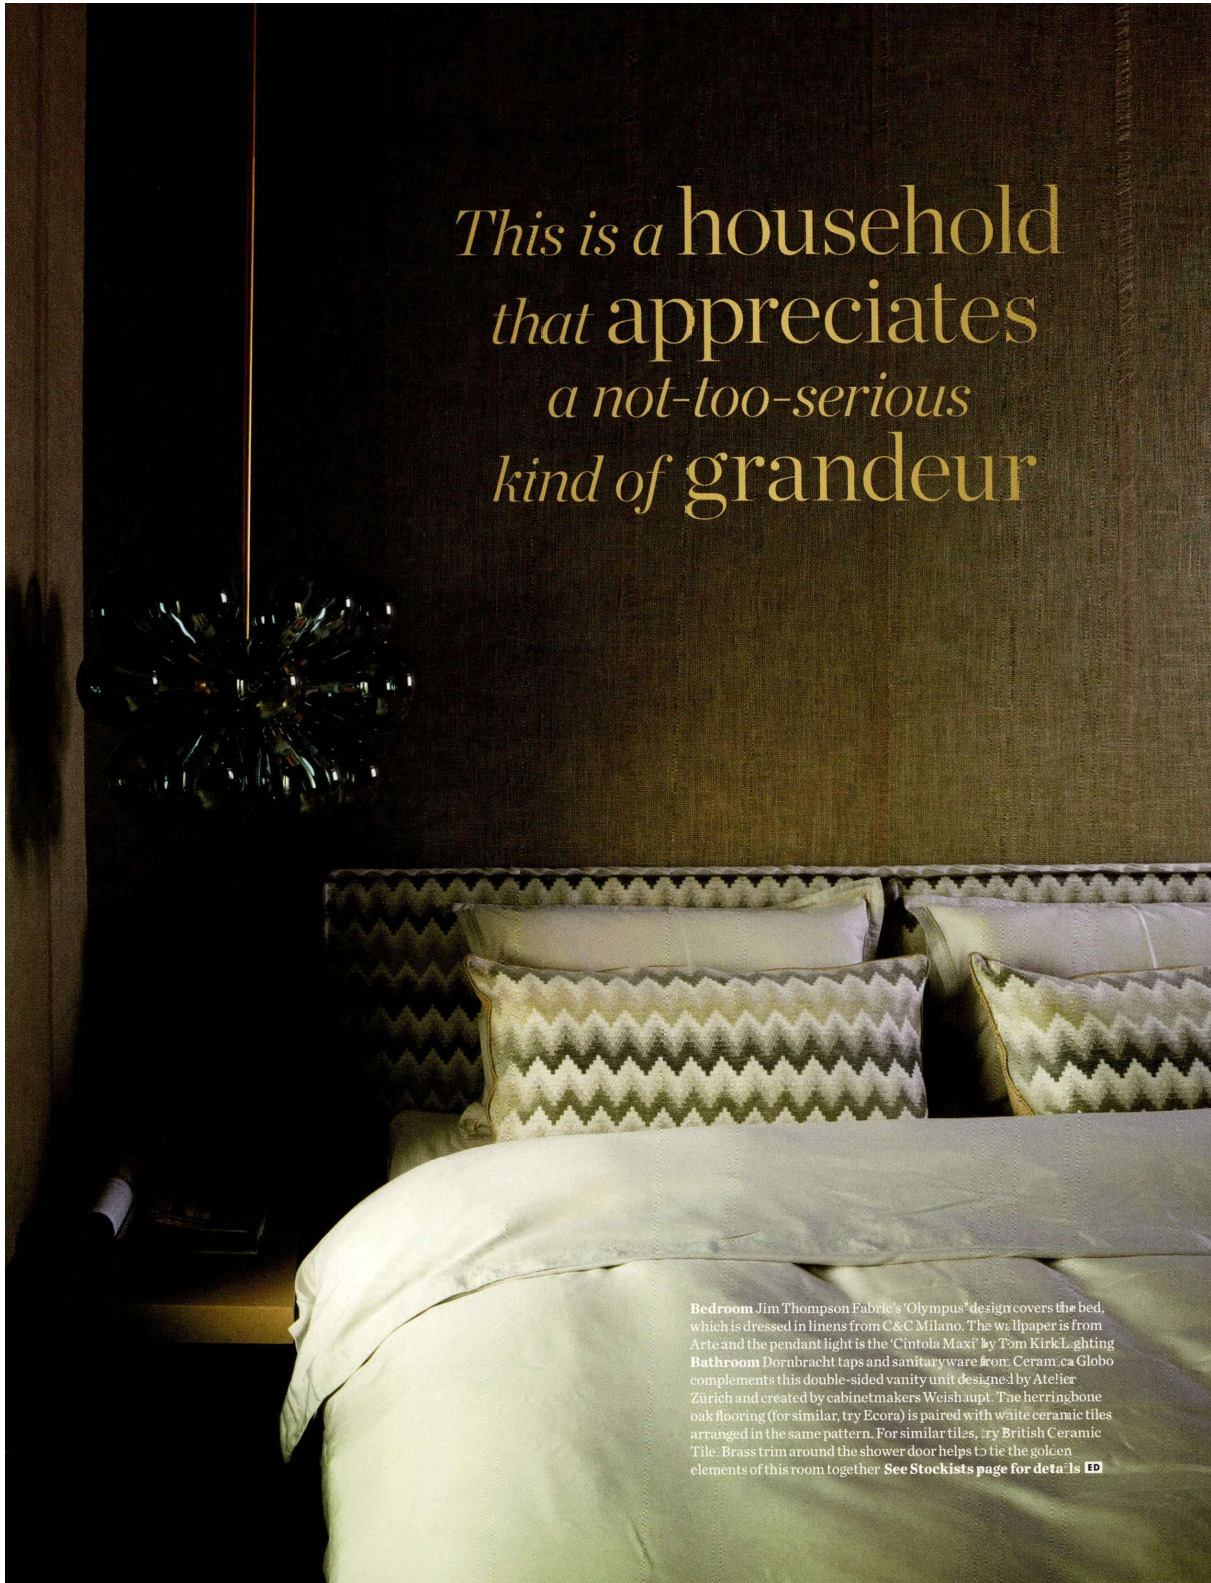

THE CINDERELLA STORY

December 1, 2021 - Issue 352, Page 128

REACH: 54339 - MIV: €1.3K - Page occupation: 0.23

United Kingdom
Elle Decoration GB

Bedroom Jim Thompson Fabric's 'Olympus' design covers the bed, which is dressed in linens from C&C Milano. The wallpaper is from Arte and the pendant light is the 'Cintola Maxi' by Tom Kirk. **Lighting** Bathroom Dornbracht taps and sanitaryware from Ceramica Globo complements this double-sided vanity unit designed by Atelier Zürich and created by cabinetmakers Weishaupt. The herringbone oak flooring (for similar, try Ecora) is paired with white ceramic tiles arranged in the same pattern. For similar tiles, try British Ceramic Tile. Brass trim around the shower door helps to tie the golden elements of this room together. **See Stockists page for details** **ED**

STYLIST: Jeremy Callaghan

PHOTO: Gaelle Boulicaut

CATEGORY: Linen coordinates